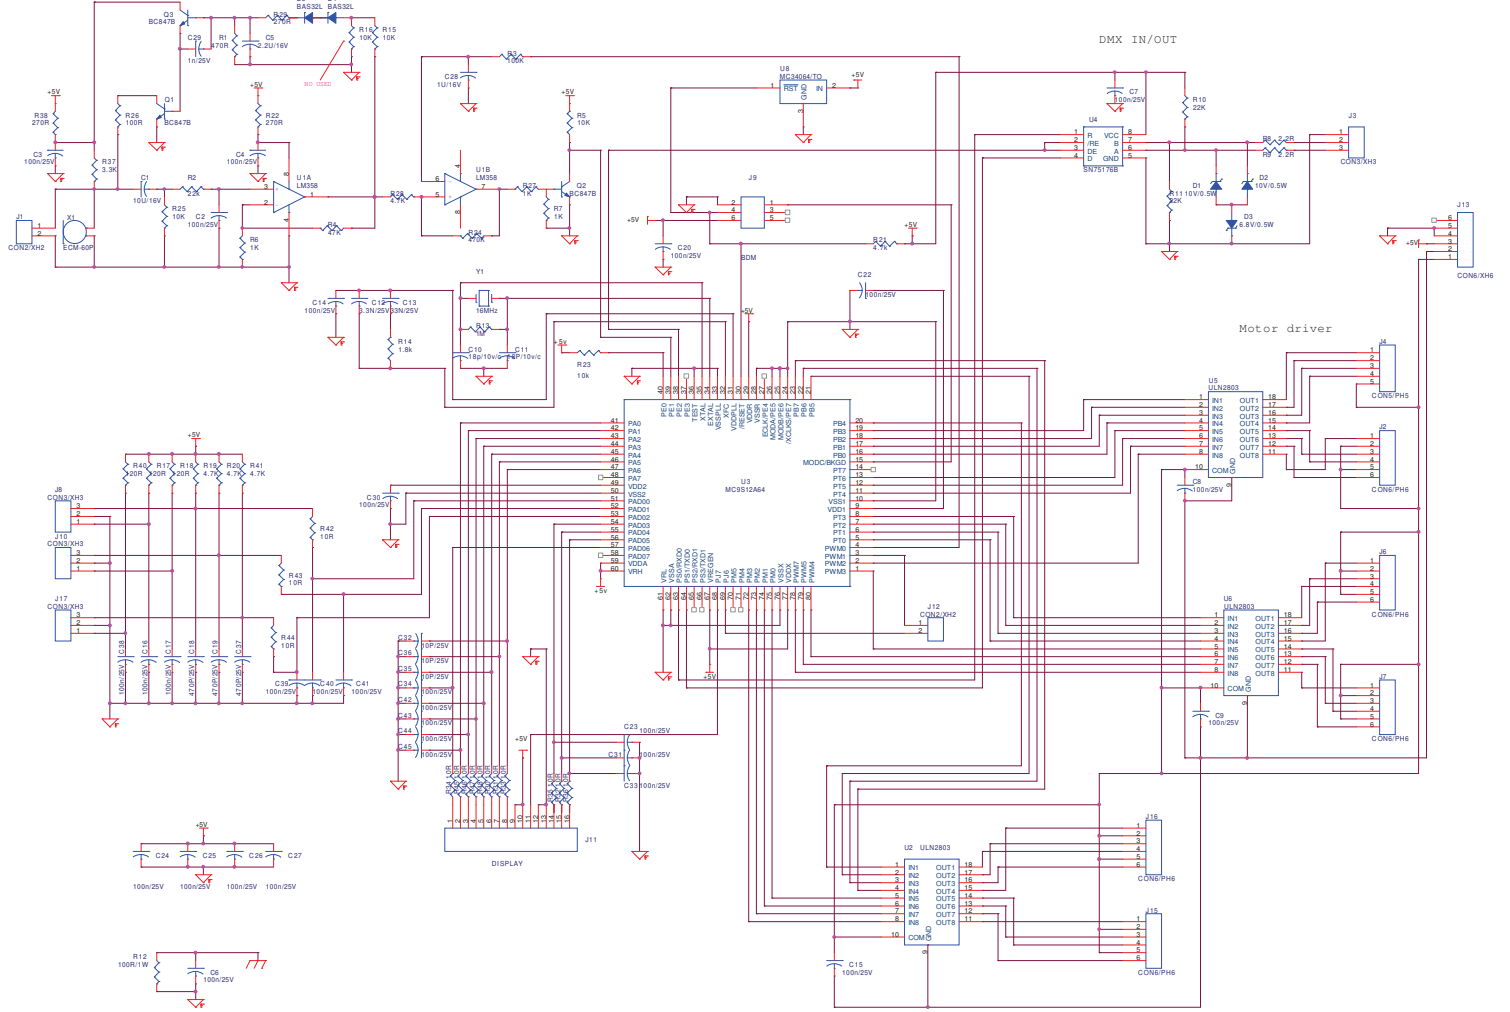

Martin	Project Title	MANIA SCX600 /SCX700		Drawn By	LOS
	Size	A3	PCB Title	SCX600 Display	
Sheet	1	of	1	Date:	Wednesday, March 30, 2015
				Product Bsn Number	62000508-A
				Rev	A

Music trig

DMX IN/OUT

Motor driver

Walter Manufacturing Model 128			
File	MAIN.EFX/SCHEM00700		
Size	Document Number		Rev
C	0000117		A
Date:	Thursday, March 10, 2005	Sheet	1 of 1